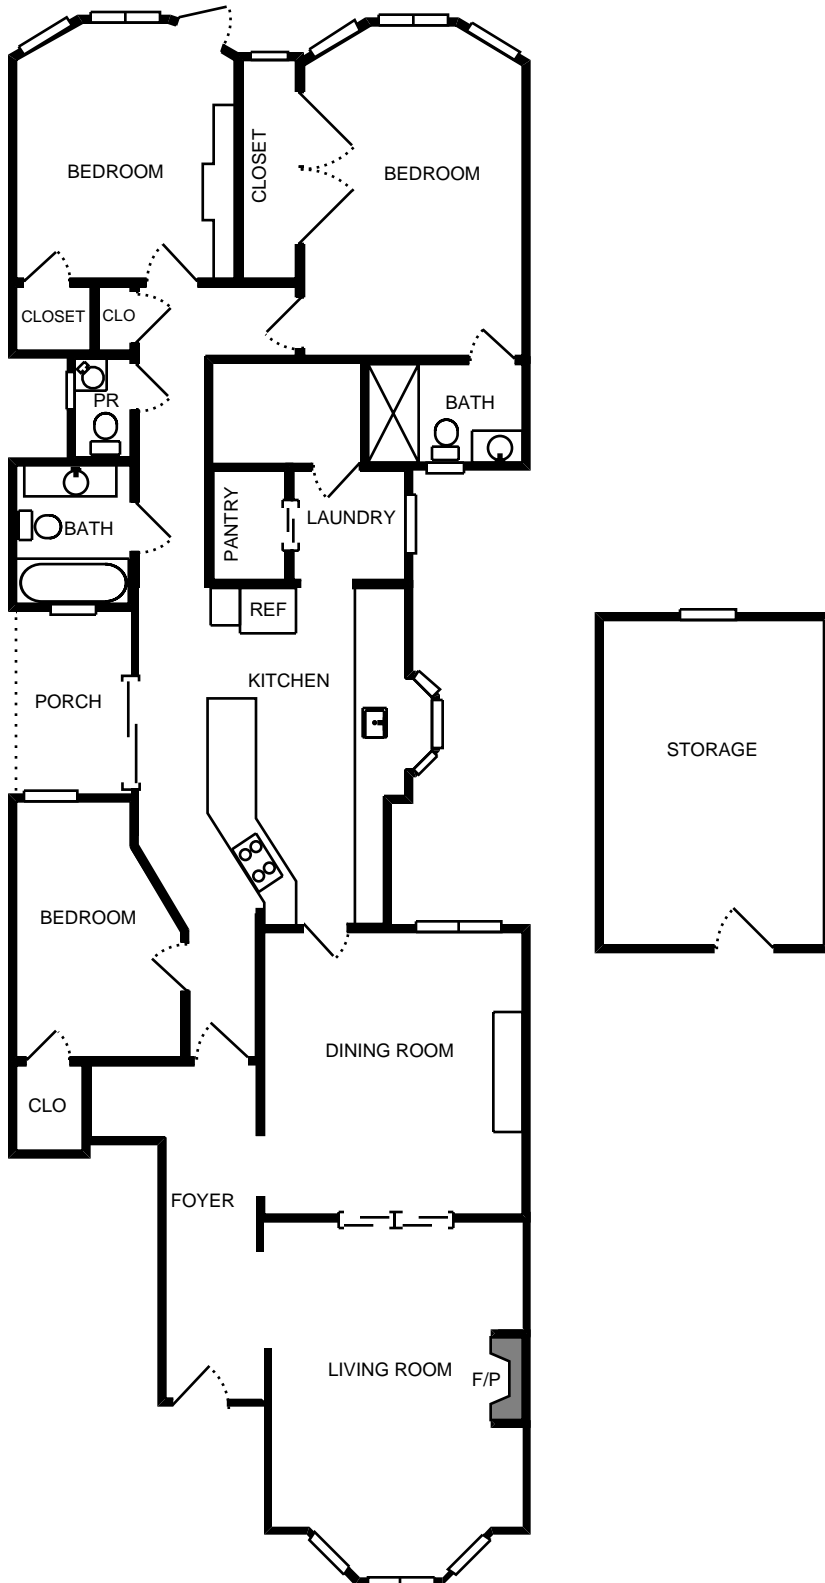

Property Address:
1561 Sacramento St
San Francisco, CA 94109

Measure #15455820

Total interior square footage on page: 1737 sf

The interior square footage listed is living space only and is not taxable square footage